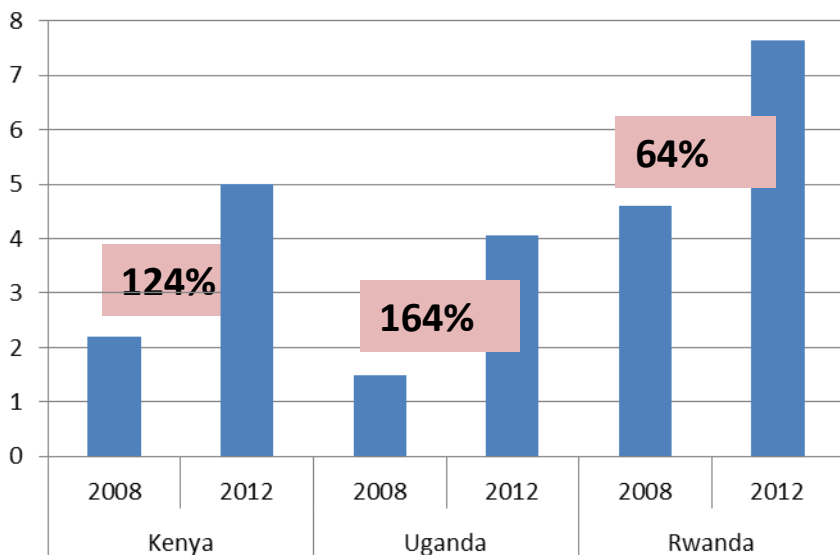

# Where and how has it worked? Findings from EADD1

- Increase in household dairy income in all 3 countries

Dairy income (USD/HH/day)

- 82 hubs supported, 17 hubs being 'graduated' & on their path towards sustainability